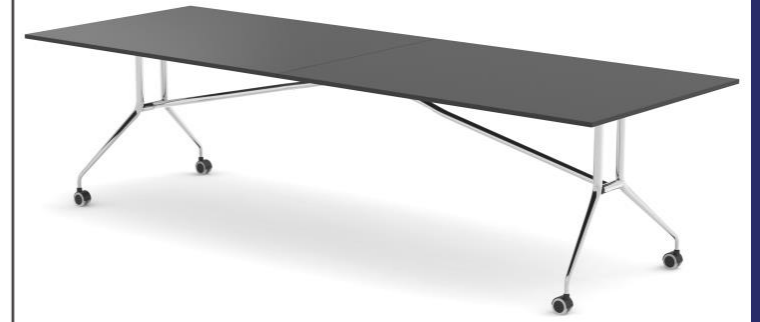

### Trilogy SOLO

Trilogy SOLO is an unique (vertical) folding table. Elegant, refined and slim design is what makes this table unique. Works beautifully as a stand alone desk or integrated into high performance collaborative work spaces in offices and conference areas.

#### Melamine tops