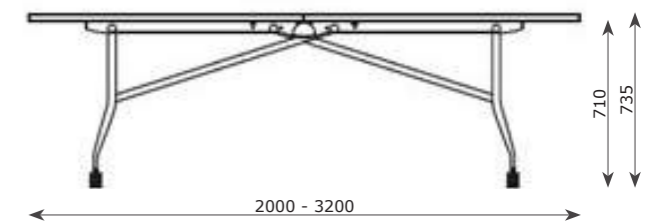

### Trilogy SOLO

Trilogy SOLO is an unique (vertical) folding table. Elegant, refined and slim design is what makes this table unique. Works beautifully as a stand alone desk or integrated into high performance collaborative work spaces in offices and conference areas.

#### Melamine tops