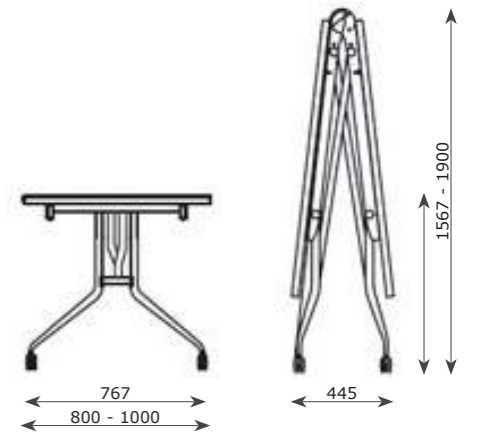

### Trilogy SOLO

Trilogy SOLO is an unique (vertical) folding table. Elegant, refined and slim design is what makes this table unique. Works beautifully as a stand alone desk or integrated into high performance collaborative work spaces in offices and conference areas.

#### Melamine tops