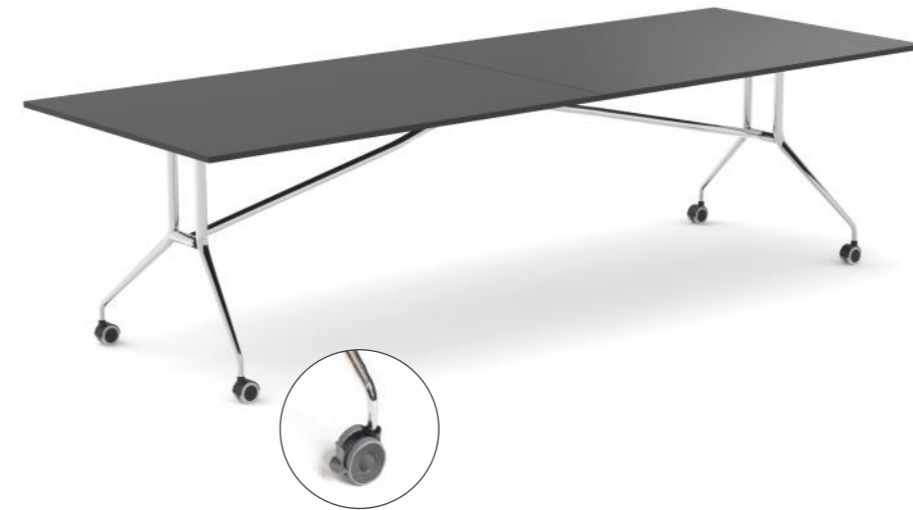

### Trilogy SOLO

Trilogy SOLO is an unique (vertical) folding table. Elegant, refined and slim design is what makes this table unique. Works beautifully as a stand alone desk or integrated into high performance collaborative work spaces in offices and conference areas.

#### Melamine tops