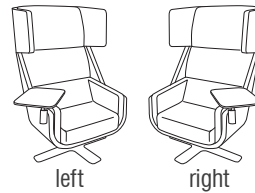

BuzziMe | Content

COMPOSITION

- shell: multiplex
  outside: covered with felt and fabric
  inside: covered with fabric
- cushions: foam covered with fabric
  backside: antiskid
  seat: HR 55 H-foam
  back: SG 25.2-foam
  armrests: RP 65/110 – foam
- foot: swivel base
  metal powdercoated RAL 7022

USE

- lounge chair

OPTIONS

- BuzziFabric | BuzziTerra | BuzziRough
- multicolour
- table (left or right): metal powdercoated RAL 7022

BuzziMe | Ratings

• Flammability:	BuzziFabric:	EN 1021.1/2006 | BS EN 1021.1/2006 (cigarette) EN 1021.2/2006 | BS EN 1021.2/2006 (match) CAL TB 117
	BuzziTerra:	CRIB 5 CAL 117 PASS
	BuzziRough:	EN 1021.1/2006 | BS EN 1021.1/2006 (cigarette) DIN 4102 - B1
	Foam HR55H:	FMVSS 302 SO/DIS 3795
	Foam RP 65/110:	MVSS302 (Federal Motor vehicle Safety Standard 302) M4 (Classement de réaction au feu d'un matériau)

BuzziMe | Useful Links

Price List

Warranty

Install. instructions

2D DWG

3D Sketchup

Questions? Don't hesitate to contact your local agent or distributor