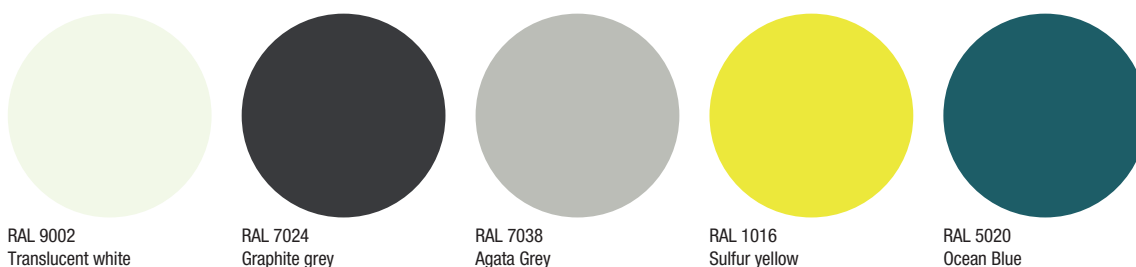

MATERIALS AND FINISHES - MATERIALIEN UND AUSFÜHRUNGEN - MATERIAUX ET FINITIONS