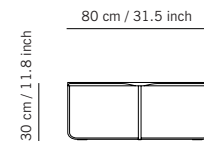

Flint is a whimsical coffee table with a surprising combination of simplicity and an understated natural character. It has a wafer thin top, tapered to the edges, which is sturdily affixed to the delicate base. Flint features a beautiful bevelled edge. The colours match those of the Intu cupboard programme.