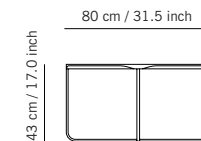

Flint is a whimsical coffee table with a surprising combination of simplicity and an understated natural character. It has a wafer thin top, tapered to the edges, which is sturdily affixed to the delicate base. Flint features a beautiful bevelled edge. The colours match those of the Intu cupboard programme.