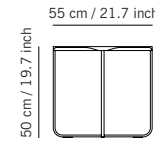

Flint is a whimsical coffee table with a surprising combination of simplicity and an understated natural character. It has a wafer thin top, tapered to the edges, which is sturdily affixed to the delicate base. Flint features a beautiful bevelled edge. The colours match those of the Intu cupboard programme.