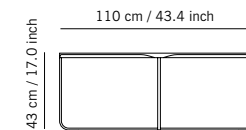

Flint is a whimsical coffee table with a surprising combination of simplicity and an understated natural character. It has a wafer thin top, tapered to the edges, which is sturdily affixed to the delicate base. Flint features a beautiful bevelled edge. The colours match those of the Intu cupboard programme.