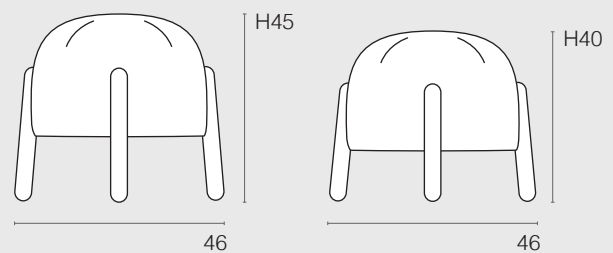

De Projectinrichter

www.deprojectinrichter.com
088 - 650 12 34

+HALLE®
Sally

Sally specifications:

Design	busk+hertzog
Fabrics	optional
Materials	soaped oak / black stained oak

Dimensions in cm

Width 46
High 45 or 40