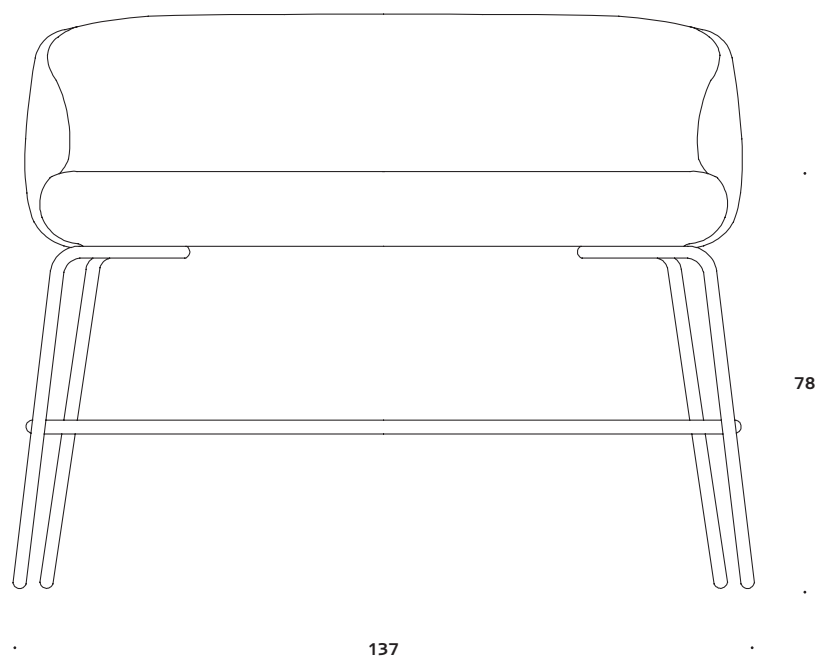

High Nest Sofa

High Nest Sofa

The High Nest Sofa is a soft, inviting and comfortable high sofa that literally takes the traditional lounge area to new heights. The High Nest Sofa boldly challenges the conventions of the bar stool and sofa, melting the two together to create the beautiful, upholstered high seat. The vertical nest is inspired by the way people interact with furniture in public spaces, encouraging a more social atmosphere. The high sofa is specially crafted for just the right amount of steadiness and elegance, balancing the two to create warm, inviting and comfortable seating arrangements. Steel frame available in black or grey. Part of the Nest series that comprises chairs, sofas and tables in two heights. Available in all types of textiles and leather types.

Dimensions defined in centimeters

Design

Form Us With Love

Materials

High quality moulded foam. Legs in black RAL 9005 / light gray RAL 7035 powder coated steel

Fabric

Available in all textiles and leather types