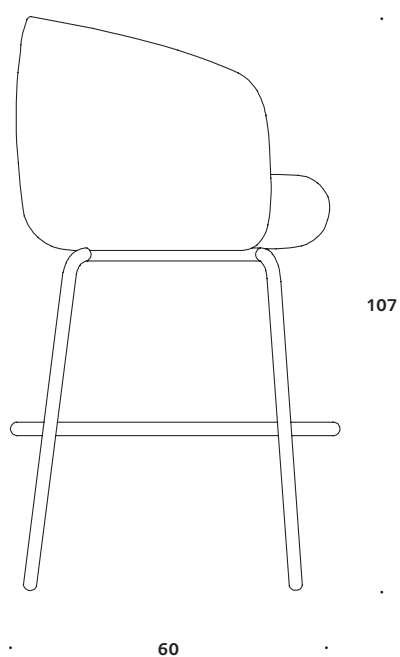

High Nest Sofa

High Nest Sofa

The High Nest Sofa is a soft, inviting and comfortable high sofa that literally takes the traditional lounge area to new heights. The High Nest Sofa boldly challenges the conventions of the bar stool and sofa, melting the two together to create the beautiful, upholstered high seat. The vertical nest is inspired by the way people interact with furniture in public spaces, encouraging a more social atmosphere. The high sofa is specially crafted for just the right amount of steadiness and elegance, balancing the two to create warm, inviting and comfortable seating arrangements. Steel frame available in black or grey. Part of the Nest series that comprises chairs, sofas and tables in two heights. Available in all types of textiles and leather types.

Dimensions defined in centimeters

Design

Form Us With Love

Materials

High quality moulded foam. Legs in black RAL 9005 / light gray RAL 7035 powder coated steel

Fabric

Available in all textiles and leather types