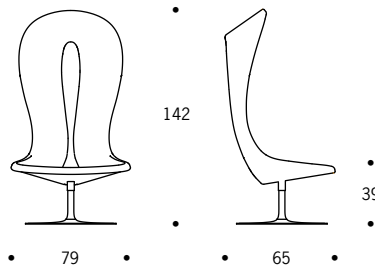

HANNAH

design: busk+hertzog

Hannah is a unique and iconic lounge chair on swivel base. The organically shaped seat shell is high and shawls gently around the user. The characteristic opening in the back makes the design elegant, sculptural and dynamic at the same time. The upholstery of the shell is comfortable but implemented in a minimal dimension. It provides a unique organic elegancy that is supported by its base, which is gently lifted from the floor to the shell, resulting in an almost floating sculptural expression.

De Projectinrichter

www.deprojectinrichter.com

088 - 650 12 34

design: busk+hertzog • fabrics: optional • materials: high-quality moulded foam - aluminium swivel base with powder lacquer
all dimensions in cm - we reserve the right to make alterations to the model