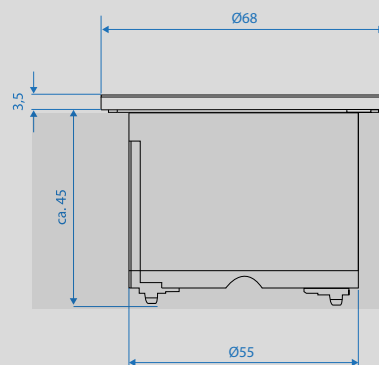

With its round, flat shape and minimalist appearance, the PIX meets design requirements exactly where you need it.

The benefits at a glance

- Can be integrated on its own or in your chosen combination
- Interchangeable, coloured decorative rings
- Small diameter of 55 mm
- With swivel-mounted cover as an option
- Simple mounting from above, retrofitting possible too

PIX cover set, white

- 926.102
- Swivelling cover with accompanying decorative ring, white, similar to RAL9010
 - Includes panels for respective country and connection versions

! Other colour versions available on request

De Projectinrichter

www.deprojectinrichter.com
088 - 650 12 34

PIX

The compact form (H x Ø: approx. 50 x 68 mm) and low installation depth (approx. 45 mm) ensure a space-saving installation from above or the front. Retrofitting is also possible.

Dimensions in mm