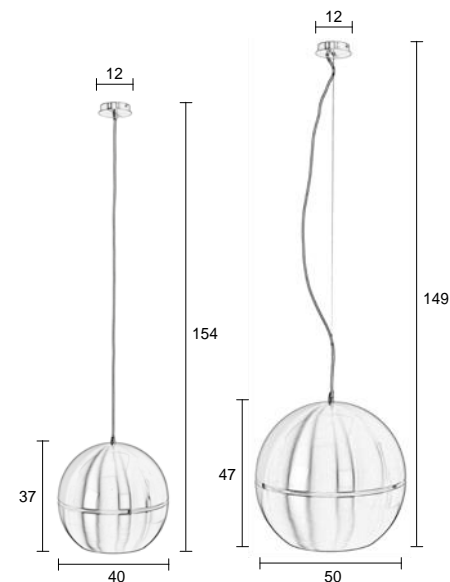

If there would be a James Bond light fixture, we like to believe this is the one. Okay, our Retro '70 will not shoot bullets with a push of the button (Q wasn't involved in this design) No, Retro '70 would just casually hang in Bonds' stylish apartment. What do you think, in copper or chrome?

RETRO '70 COPPER

Copper coloured metal shade
Copper coloured canopy (12x3 cm)
Cord with black textured cable
Light source: E27, max. 60 watt

ZUIVER-CODE	GTIN-CODE	ITEM NAME			
5002442	8718548006515	PENDANT LAMP RETRO '70 COPPER r40			
PACKING	1 PCS/CTN				
QTY	CTN SIZE (CM)	CBM	NW (KG)	GW (KG)	
1	43x43x43,5	0,080	3	4	
ZUIVER-CODE	GTIN-CODE	ITEM NAME			
5300026	8718548012899	PENDANT LAMP RETRO '70 COPPER r50			
PACKING	1 PCS/CTN				
QTY	CTN SIZE (CM)	CBM	NW (KG)	GW (KG)	
1	53x53x54,5	0,153	4,8	6,3	