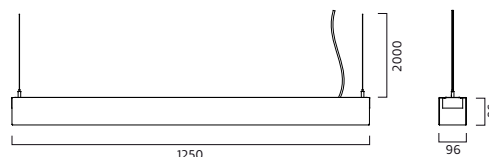

**Finish:** Perforated metal with square holes or expanded metal. Yellow, orange, clear painted metal or transparent gold varnish. Grid has a raw finish and one can see weldings through the transparent varnish.

**LED info:** System power:19W. Luminaire Luminous Flux:1414LM.

CCT 3000K. SDCM 3. CRI 80.

**Installation:** Ceiling, pendant wire.

**Connection:** Cable and plug, when HFF without plug.

**Design:** Front 2011.