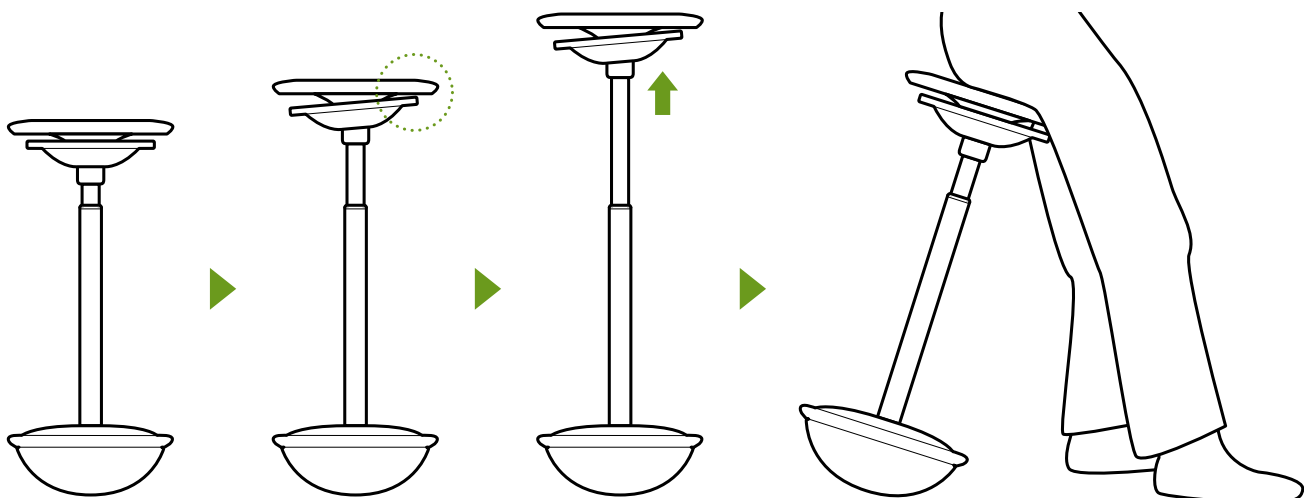

You can sit on the round seat from all sides. The elastomer base is filled with quartz sand, so that Stitz does not topple over even when tilted. A freely accessible disc underneath the seat lets you infinitely adjust the support height with an integrated gas lift.

www.deprojectinrichter.com
088 - 650 12 34

Stitz 2

Design: ProduktEntwicklung Roericht

Model 201/1
cork seat, black frame

Model 201/2
seat in black embossed leather,
black frame

As a one-legged piece of furniture, Stitz stands on an elastomer base filled with quartz sand. As a result, it adapts to any movement and does not topple over even when it is not used.

By pressing the disc underneath the seat, the leaning height can be infinitely adjusted with a gas lift to between 65 and 90 cm.

Tough, black through-dyed materials ensure that even after a long service life scuffs and scratches are virtually impossible to see. The inset to the seat is optionally available in natural waxed cork, with embossed leather or fabric. Whether in offices, studios, surgeries or for speeches at lecterns – a “third” leg offers ideal support for anybody that does not want to stand necessarily, but does not want to sit either.