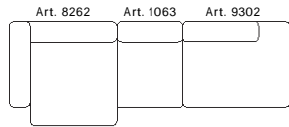

COMBINATIONS W/ SHORT CHAISE LONGUE MODULE WIDE

Upholstery
Steelcut Trio, Steelcut, Remix
Divina Melange, Divina MD
Hallingdal, Canvas

W321 X D105/127,5 X H40/67