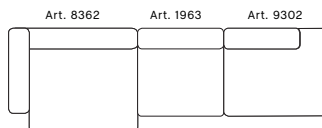

Upholstery
Steelcut Trio, Steelcut, Remix
Divina Melange, Divina MD
Hallingdal, Canvas

W376 X D105/127,5 X H40/67