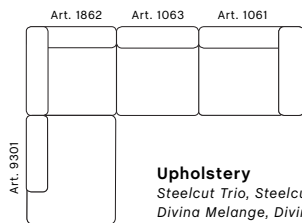

Upholstery
Steelcut Trio, Steelcut, Remix
Divina Melange, Divina MD
Hallingdal, Canvas

W264,5 X D225,5 X H40/67

HAY