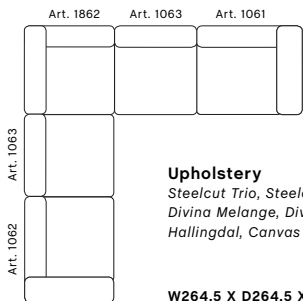

W246,5 X D95,5 X H40/67

Upholstery
Steelcut Trio, Steelcut, Remix
Divina Melange, Divina MD
Hallingdal, Canvas

W246,5 X D127,5 X H40/67

COMBINATIONS W/ SHORT CHAISE LONGUE MODULE EXTRA WIDE

Upholstery
Steelcut Trio, Steelcut, Remix
Divina Melange, Divina MD
Hallingdal, Canvas

W359 X D105/127,5 X H40/67

Upholstery
Steelcut Trio, Steelcut, Remix
Divina Melange, Divina MD
Hallingdal, Canvas

W340,5 X D105/127,5 X H40/67

Upholstery
Steelcut Trio, Steelcut, Remix
Divina Melange, Divina MD
Hallingdal, Canvas

W376 X D105/127,5 X H40/67

Upholstery
Steelcut Trio, Steelcut, Remix
Divina Melange, Divina MD
Hallingdal, Canvas

W357,5 X D105/127,5 X H40/67

COMBINATIONS CORNER SOFA

Upholstery
Steelcut Trio, Steelcut, Remix
Divina Melange, Divina MD
Hallingdal, Canvas