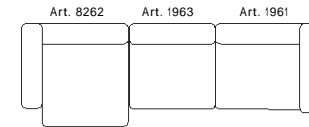

Upholstery
Steelcut Trio, Steelcut, Remix
Divina Melange, Divina MD
Hallingdal, Canvas

W319,5 X D105/127,5 X H40/67

De Projectinrichter

www.deprojectinrichter.com
088 - 650 12 34

HAY