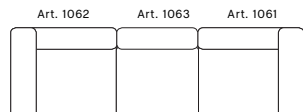

Leather, California

W228 X D95,5 X H40/67

Upholstery
Steelcut Trio, Steelcut, Remix
Divina Melange, Divina MD
Hallingdal, Canvas

Leather, California

W268,5 X D95,5 X H40/67

ALTERNATIVE 2 1/2 SEATER

Upholstery
Steelcut Trio, Steelcut, Remix
Divina Melange, Divina MD
Hallingdal, Canvas