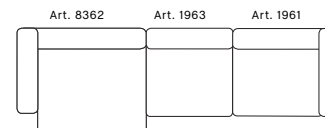

Upholstery
Steelcut Trio, Steelcut, Remix
Divina Melange, Divina MD
Hallingdal, Canvas

W357,5 X D105/127,5 X H40/67