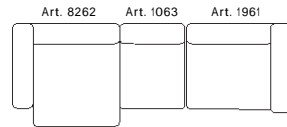

Upholstery
Steelcut Trio, Steelcut, Remix
Divina Melange, Divina MD
Hallingdal, Canvas

W302,5 X D105/127,5 X H40/67