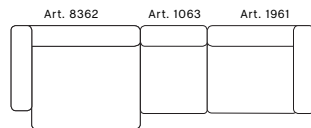

Upholstery
Steelcut Trio, Steelcut, Remix
Divina Melange, Divina MD
Hallingdal, Canvas

W340,5 X D105/127,5 X H40/67