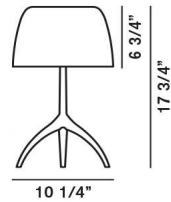

## Brightness light

semi-diffused and direct down light

## Weight

net lbs: 2,43  
gross lbs: 4,41