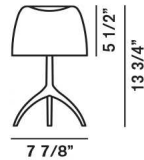

Cable length

Energy Class

C

small