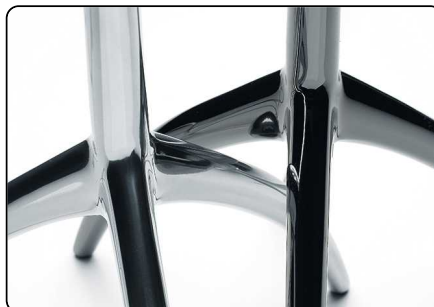

Lumiere, table technical info

FOSCARINI

Description

Table lamp with direct and diffused light. Hand-blown cased glass diffuser with glossy finish, white on the inside and colored on the outside. Die cast aluminium base, hand finished and polished chromed black and champagne, scratch-proof silicone feet. ON/OFF switch on the black cable.

Materials blown glass and polished or varnished aluminium

Colors white, warm white, cherry, turquoise

Brightness light

semi-diffused and direct down light

Model

large

Weight

net lbs: 2,43
gross lbs: 4,41

Packaging

vol. cub. ft.: 1,130
n. boxes: 2

Bulbs

2x40W G9

Cable length

Energy Class

C

small

Weight

net lbs: 2,43
gross lbs: 4,41

Packaging

vol. cub. ft.: 1,130
n. boxes: 2

Bulbs

halogen 1x40W G9 type T4 Bi-Pin

Cable length

Certifications

Energy Class

C

2D/3D drawings
photometric info
assembly instructions

download area