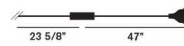

Cable length

Certifications

Energy Class

C

2D/3D drawings
photometric info
assembly instructions

download area