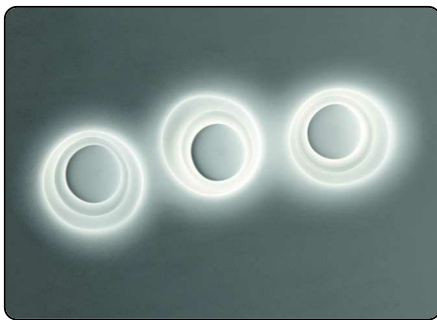

# Bahia, wall design Lucidi e Pevere 2010

FOSCARINI

De Projectinrichter

www.deprojectinrichter.com  
088 - 650 12 34

Bahia is a wall lamp that is seductive and captivating, thanks to the special nature of its design and the innovative interplay of light and shade that it produces. Its appeal is the result of three overlapping planes that have a slightly asymmetrical profile and reciprocal placement. The first two house the light source, accompanying the light that flows over their concave surface and vanishes towards the edges. The third element completes the composition, silhouetted through backlight with a strong, contrasting design. Every ray that emanates from

Bahia is contained of light and shade, which make it both a lighting object and luminous decoration. Bahia is offered in total white, to underline its essential dramatic nature and its essence, without being ostentatious. It decorates a whole wall alone, with very little width, or can be used to create multiple compositions that are luminous archipelagos in both the home and the public spaces.

## Description

Wall lamp with reflected and diffused light. Consisting of three matt white injection moulded polycarbonate egg-shaped plates fitted together asymmetrically. The largest plate works as the wall mounting plate, and the two central plates conceal the lighting technology part and electronic ballast.