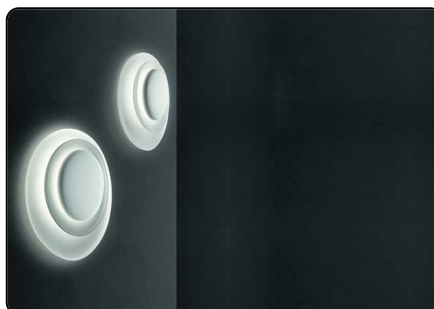

Bahia, wall technical info

FOSCARINI

Description

Wall lamp with reflected and diffused light. Consisting of three matt white injection moulded polycarbonate egg-shaped plates fitted together asymmetrically. The largest plate works as the wall mounting plate, and the two central plates conceal the lighting technology part and electronic ballast.

Materials injection moulded polycarbonate

Colors white

Brightness light
diffused light

Model

Bahia

Weight

net kg: 3,40
gross kg: 4,50

Packaging

vol. m3: 0,111
n. boxes: 1

Bulbs

fluorescent 1x40W + 1x22W 2GX13 electronic ballast

Not dimmable

Certifications

Energy Class

A+ A

Bahia LED

Weight

net kg: 3,40
gross kg: 0,00

Packaging

vol. m3: 0,000
n. boxes: 0

Bulbs

LED 43W 2850°K 4850lm CRI>90 113lm/W

Certifications

Energy Class

A+ A

Dimmable LED version possible
configurations: On-Off / Push / DALI

[2D/3D drawings](#)
[photometric info](#)
[assembly instructions](#)

download area