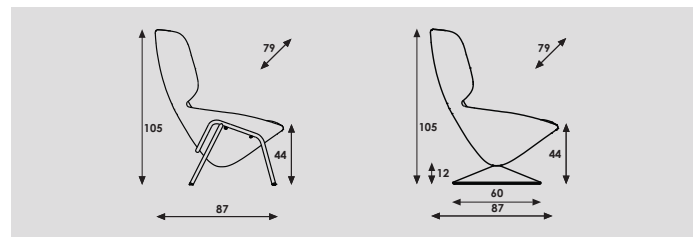

Patrick Norguet | 2022

Base:

4-legged

- Steel tube frame Ø 25x2mm.
- Finished in powder coat colour.
- With black plastic gliders. Possible with felt.

Disc, swiveling Ø 600mm.

- In structure powder coating colour.
- Disc is delivered standard with a plastic ring at the bottom.

Seat- and back:

- Steel insertframe.
- Covered with moulded PU-foam.

Upholstery:

- Upholstery category **1 2 3 4 5**
- Concealed zipper in the back.
- Depending on the chosen upholstery, after a while pleats will appear. This cannot be avoided.

Moon

	armchair, 4-legged	armchair, disc, swiveling
model	armchair, 4-legged	armchair, disc, swiveling
meterage	341cm	341cm
weight	25kg	31,5cm
packing	1,1m3	1,1m3