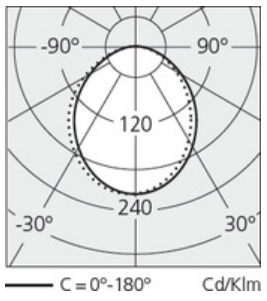

Silver Grey

FLUO Floor

△ PG ⊕ ND° IP65

W	Dimensions	Luminous Flux (lm)	Color	Code	Product name
2x57W	H 262cm		○	1532010A	Tolomeo XXL with base - Fluo
			○	1535010A	Tolomeo XXL with fixed support - Fluo

Designers