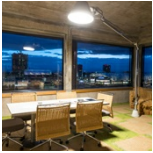

Projects

› Speicher 7