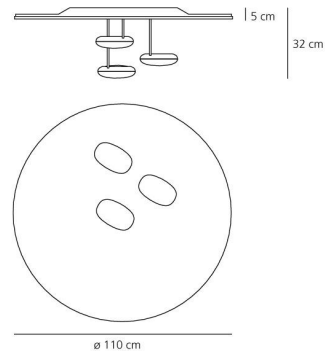

OPTICS

Emission:	Indirect
-----------	----------

DIMENSIONS

Height:	cm 34
Cutout width:	cm 60
Cutout shape:	

LAMPS INCLUDED

Category:	LED
Watt:	35
Luminous Flux (lm):	1659
Typology:	1
Color Rendering:	80
Color temperature (K):	3000
Class:	A

OPTICS

Emission:	Indirect
-----------	----------

DIMENSIONS

Height:	cm 32
Cutout width:	cm 110
Cutout shape:	

LAMPS INCLUDED

Category:	LED
Watt:	35
Luminous Flux (lm):	1659
Typology:	1
Color Rendering:	80
Color temperature (K):	3000
Class:	A

DIMENSIONS**LAMP**

IP 20   

Polar curve

Cartesian diagram

PRODUCT DATA SHEET

Droplet sospensione Led

**DESIGN BY :**

Ross Lovegrove
2011

OPTICS

Emission:	Indirect
-----------	----------

DIMENSIONS

Height:	cm 50
Cutout width:	cm 110
Max Height from ceiling:	cm 200
Cutout shape:	

LAMPS INCLUDED

Category:	LED
Watt:	30
Typology:	Led Bianco
Color Rendering:	N/s
Color temperature (K):	3000