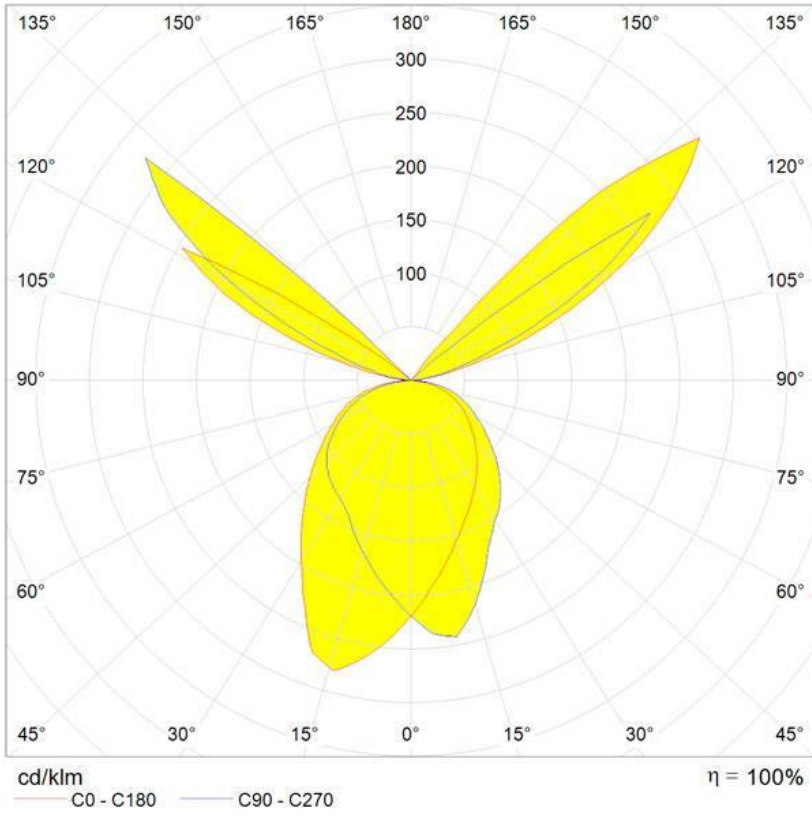

OPTICS

Emission:	Indirect
-----------	----------

DIMENSIONS

Height:	cm 34
Cutout width:	cm 60
Cutout shape:	

LAMPS INCLUDED

Category:	LED
Watt:	35
Luminous Flux (lm):	1659
Typology:	1
Color Rendering:	80
Color temperature (K):	3000
Class:	A

DIMENSIONS

LAMP

Polar curve

Cartesian diagram

PRODUCT DATA SHEET

Droplet soffitto Led

**DESIGN BY :**

Ross Lovegrove
2011

OPTICS

Emission:	Indirect
-----------	----------

DIMENSIONS

Height:	cm 32
Cutout width:	cm 110
Cutout shape:	

LAMPS INCLUDED

Category:	LED
Watt:	35
Luminous Flux (lm):	1659
Typology:	1
Color Rendering:	80
Color temperature (K):	3000
Class:	A

OPTICS

Emission:	Indirect
-----------	----------

DIMENSIONS

Height:	cm 50
Cutout width:	cm 110
Max Height from ceiling:	cm 200
Cutout shape:	

LAMPS INCLUDED

Category:	LED
Watt:	30
Typology:	Led Bianco
Color Rendering:	N/s
Color temperature (K):	3000