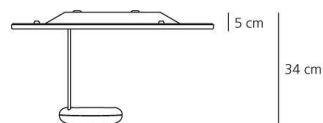

OPTICS

Emission:	Indirect
-----------	----------

DIMENSIONS

Height:	cm 34
Cutout width:	cm 60
Cutout shape:	

LAMPS INCLUDED

Category:	LED
Watt:	35
Luminous Flux (lm):	1659
Typology:	1
Color Rendering:	80
Color temperature (K):	3000
Class:	A

DIMENSIONS

LAMP

Polar curve

Cartesian diagram

PRODUCT DATA SHEET

Droplet soffitto Led

**DESIGN BY :**

Ross Lovegrove
2011

OPTICS

Emission:	Indirect
-----------	----------

DIMENSIONS

Height:	cm 32
Cutout width:	cm 110
Cutout shape:	

LAMPS INCLUDED

Category:	LED
Watt:	35
Luminous Flux (lm):	1659
Typology:	1
Color Rendering:	80
Color temperature (K):	3000
Class:	A

OPTICS

Emission:	Indirect
-----------	----------

DIMENSIONS

Height:	cm 50
Cutout width:	cm 110
Max Height from ceiling:	cm 200
Cutout shape:	

LAMPS INCLUDED

Category:	LED
Watt:	30
Typology:	Led Bianco
Color Rendering:	N/s
Color temperature (K):	3000