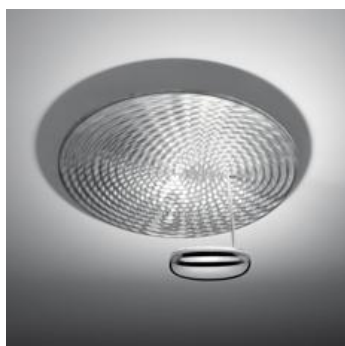

Artemide

Bekijk hier de complete [Artemide](#) collectie.

PRODUCT DATA SHEET

Droplet mini parete-soffitto - Led