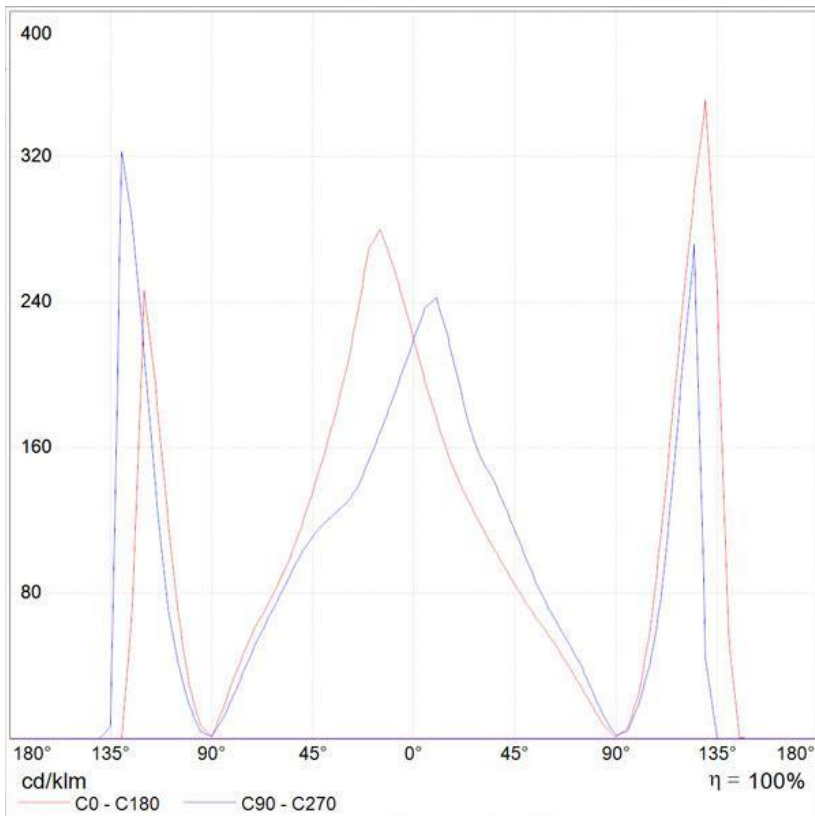

OPTICS

Emission:	Indirect
-----------	----------

DIMENSIONS

Height:	cm 34
Cutout width:	cm 60
Cutout shape:	

LAMPS INCLUDED

Category:	LED
Watt:	35
Luminous Flux (lm):	1659
Typology:	1
Color Rendering:	80
Color temperature (K):	3000
Class:	A

DIMENSIONS

LAMP

Polar curve

Cartesian diagram

PRODUCT DATA SHEET

Droplet soffitto Led

**DESIGN BY :**

Ross Lovegrove
2011

OPTICS

Emission:	Indirect
-----------	----------

DIMENSIONS

Height:	cm 32
Cutout width:	cm 110
Cutout shape:	

LAMPS INCLUDED

Category:	LED
Watt:	35
Luminous Flux (lm):	1659
Typology:	1
Color Rendering:	80
Color temperature (K):	3000
Class:	A