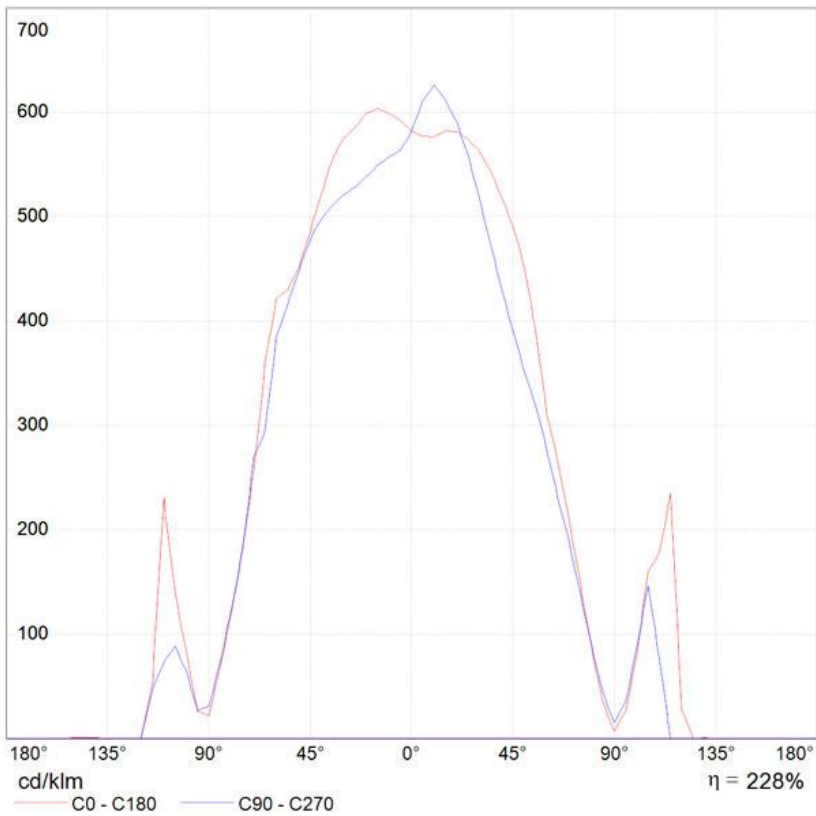

OPTICS

Emission:	Indirect
-----------	----------

DIMENSIONS

Height:	cm 34
Cutout width:	cm 60
Cutout shape:	

LAMPS INCLUDED

Category:	LED
Watt:	35
Luminous Flux (lm):	1659
Typology:	1
Color Rendering:	80
Color temperature (K):	3000
Class:	A

OPTICS

Emission:	Indirect
-----------	----------

DIMENSIONS

Height:	cm 32
Cutout width:	cm 110
Cutout shape:	

LAMPS INCLUDED

Category:	LED
Watt:	35
Luminous Flux (lm):	1659
Typology:	1
Color Rendering:	80
Color temperature (K):	3000
Class:	A

DIMENSIONS**LAMP**

IP 20   

Polar curve

Cartesian diagram

PRODUCT DATA SHEET

Droplet sospensione Led

**DESIGN BY :**

Ross Lovegrove
2011

OPTICS

Emission:	Indirect
-----------	----------

DIMENSIONS

Height:	cm 50
Cutout width:	cm 110
Max Height from ceiling:	cm 200
Cutout shape:	

LAMPS INCLUDED

Category:	LED
Watt:	30
Typology:	Led Bianco
Color Rendering:	N/s
Color temperature (K):	3000