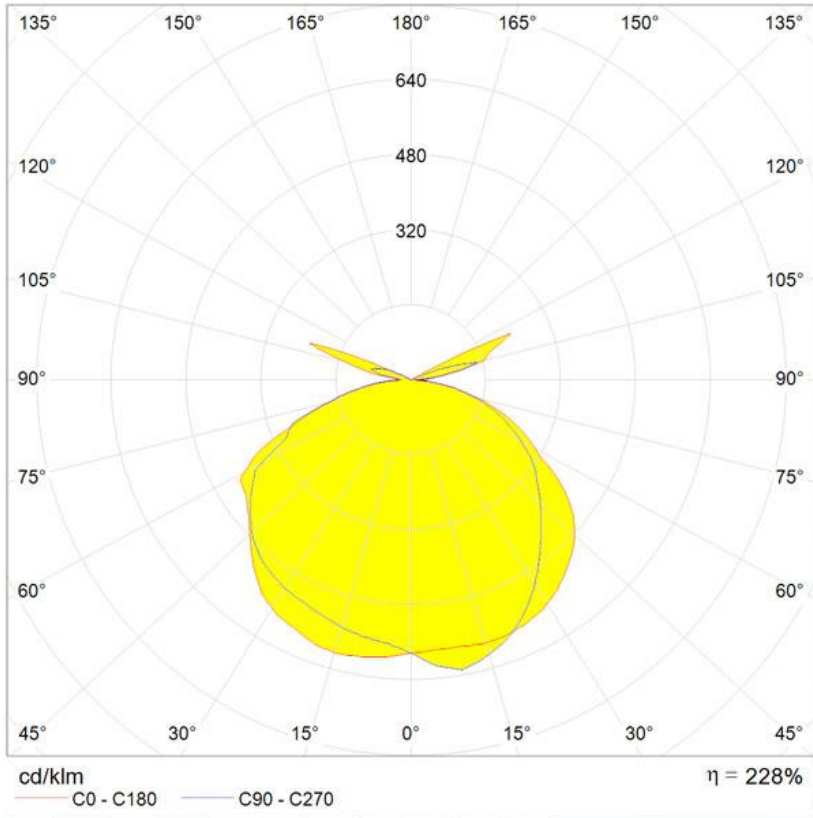

OPTICS

Emission:	Indirect
-----------	----------

DIMENSIONS

Height:	cm 34
Cutout width:	cm 60
Cutout shape:	

LAMPS INCLUDED

Category:	LED
Watt:	35
Luminous Flux (lm):	1659
Typology:	1
Color Rendering:	80
Color temperature (K):	3000
Class:	A

OPTICS

Emission:	Indirect
-----------	----------

DIMENSIONS

Height:	cm 32
Cutout width:	cm 110
Cutout shape:	

LAMPS INCLUDED

Category:	LED
Watt:	35
Luminous Flux (lm):	1659
Typology:	1
Color Rendering:	80
Color temperature (K):	3000
Class:	A

DIMENSIONS**LAMP**

IP 20   

Polar curve

Cartesian diagram

PRODUCT DATA SHEET

Droplet sospensione Led

**DESIGN BY :**

Ross Lovegrove
2011

OPTICS

Emission:	Indirect
-----------	----------

DIMENSIONS

Height:	cm 50
Cutout width:	cm 110
Max Height from ceiling:	cm 200
Cutout shape:	

LAMPS INCLUDED

Category:	LED
Watt:	30
Typology:	Led Bianco
Color Rendering:	N/s
Color temperature (K):	3000