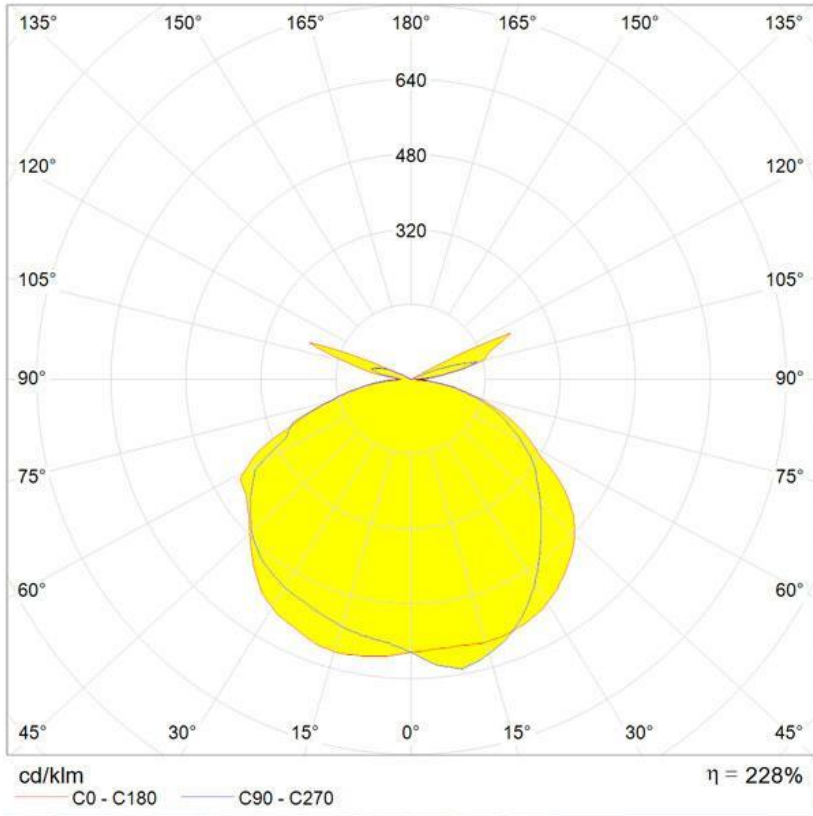

OPTICS

Emission:	Indirect
-----------	----------

DIMENSIONS

Height:	cm 34
Cutout width:	cm 60
Cutout shape:	

LAMPS INCLUDED

Category:	LED
Watt:	35
Luminous Flux (lm):	1659
Typology:	1
Color Rendering:	80
Color temperature (K):	3000
Class:	A

OPTICS

Emission:	Indirect
-----------	----------

DIMENSIONS

Height:	cm 32
Cutout width:	cm 110
Cutout shape:	

LAMPS INCLUDED

Category:	LED
Watt:	35
Luminous Flux (lm):	1659
Typology:	1
Color Rendering:	80
Color temperature (K):	3000
Class:	A

OPTICS

Emission:	Indirect
-----------	----------

DIMENSIONS

Height:	cm 50
Cutout width:	cm 110
Max Height from ceiling:	cm 200
Cutout shape:	

LAMPS INCLUDED

Category:	LED
Watt:	30
Typology:	Led Bianco
Color Rendering:	N/s
Color temperature (K):	3000

DIMENSIONS**LAMP**

IP 20   

Polar curve

Cartesian diagram