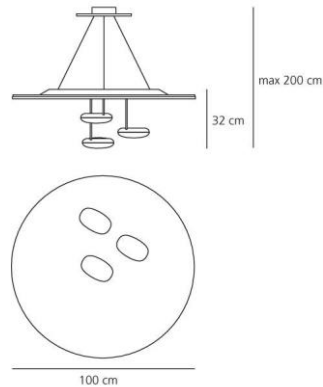

OPTICS

Emission:	Indirect
-----------	----------

DIMENSIONS

Height:	cm 34
Cutout width:	cm 60
Cutout shape:	

LAMPS INCLUDED

Category:	LED
Watt:	35
Luminous Flux (lm):	1659
Typology:	1
Color Rendering:	80
Color temperature (K):	3000
Class:	A

OPTICS

Emission:	Indirect
-----------	----------

DIMENSIONS

Height:	cm 32
Cutout width:	cm 110
Cutout shape:	

LAMPS INCLUDED

Category:	LED
Watt:	35
Luminous Flux (lm):	1659
Typology:	1
Color Rendering:	80
Color temperature (K):	3000
Class:	A

OPTICS

Emission:	Indirect
-----------	----------

DIMENSIONS

Height:	cm 50
Cutout width:	cm 110
Max Height from ceiling:	cm 200
Cutout shape:	

LAMPS INCLUDED

Category:	LED
Watt:	30
Typology:	Led Bianco
Color Rendering:	N/s
Color temperature (K):	3000

DIMENSIONS**LAMP**

IP 20   

Polar curve

Cartesian diagram