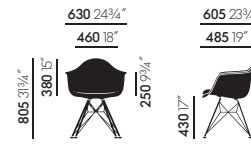

Eames Plastic Armchair

www.deprojectinrichter.com
088 - 650 12 34

DAX

DAX with seat upholstery

DAX with full upholstery

DAR

DAR with seat upholstery

DAR with full upholstery

DAW

DAW with seat upholstery

DAW with full upholstery

DAL

DAL with seat upholstery

DAL with full upholstery

PACC

PACC with seat upholstery