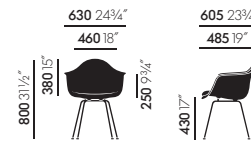

Eames Plastic Armchair

www.deprojectinrichter.com
088 - 650 12 34

DAX

DAX with seat upholstery

DAX with full upholstery

DAR

DAR with seat upholstery

DAR with full upholstery

DAW

DAW with seat upholstery

DAW with full upholstery

DAL

DAL with seat upholstery

DAL with full upholstery

PACC

PACC with seat upholstery