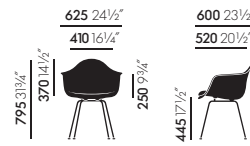

Eames Plastic Armchair

www.deprojectinrichter.com
088 - 650 12 34

DAX

DAX with seat upholstery

DAX with full upholstery

DAR

DAR with seat upholstery

DAR with full upholstery

DAW

DAW with seat upholstery

DAW with full upholstery

DAL

DAL with seat upholstery

DAL with full upholstery

PACC

PACC with seat upholstery