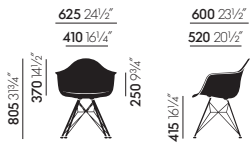

Eames Plastic Armchair

www.deprojectinrichter.com
088 - 650 12 34

DAX

DAX with seat upholstery

DAX with full upholstery

DAR

DAR with seat upholstery

DAR with full upholstery

DAW

DAW with seat upholstery

DAW with full upholstery

DAL

DAL with seat upholstery

DAL with full upholstery

PACC

PACC with seat upholstery