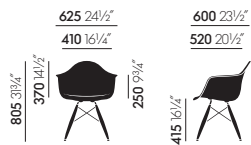

Eames Plastic Armchair

www.deprojectinrichter.com
088 - 650 12 34

DAX

DAX with seat upholstery

DAX with full upholstery

DAR

DAR with seat upholstery

DAR with full upholstery

DAW

DAW with seat upholstery

DAW with full upholstery

DAL

DAL with seat upholstery

DAL with full upholstery

PACC

PACC with seat upholstery