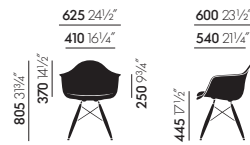

Eames Plastic Armchair

www.deprojectinrichter.com
088 - 650 12 34

DAX

DAX with seat upholstery

DAX with full upholstery

DAR

DAR with seat upholstery

DAR with full upholstery

DAW

DAW with seat upholstery

DAW with full upholstery

DAL

DAL with seat upholstery

DAL with full upholstery

PACC

PACC with seat upholstery