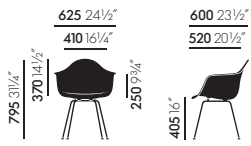

Eames Plastic Armchair

www.deprojectinrichter.com
088 - 650 12 34

DAX

DAX with seat upholstery

DAX with full upholstery

DAR

DAR with seat upholstery

DAR with full upholstery

DAW

DAW with seat upholstery

DAW with full upholstery

DAL

DAL with seat upholstery

DAL with full upholstery

PACC

PACC with seat upholstery