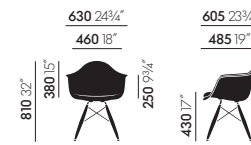

Eames Plastic Armchair

www.deprojectinrichter.com
088 - 650 12 34

DAX

DAX with seat upholstery

DAX with full upholstery

DAR

DAR with seat upholstery

DAR with full upholstery

DAW

DAW with seat upholstery

DAW with full upholstery

DAL

DAL with seat upholstery

DAL with full upholstery

PACC

PACC with seat upholstery