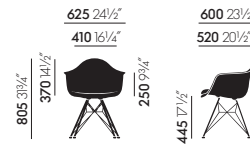

Eames Plastic Armchair

www.deprojectinrichter.com
088 - 650 12 34

DAX

DAX with seat upholstery

DAX with full upholstery

DAR

DAR with seat upholstery

DAR with full upholstery

DAW

DAW with seat upholstery

DAW with full upholstery

DAL

DAL with seat upholstery

DAL with full upholstery

PACC

PACC with seat upholstery