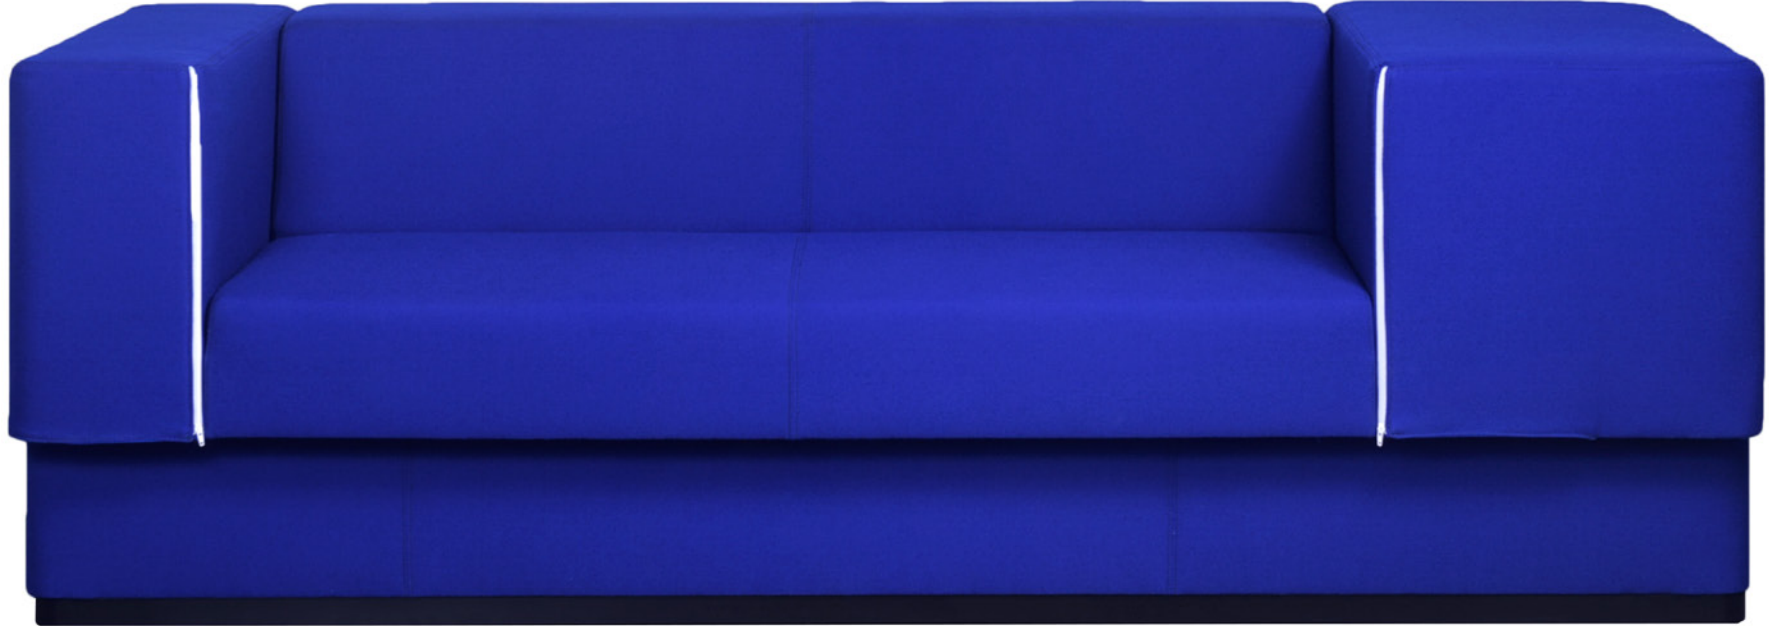

#2

REDSTITCH