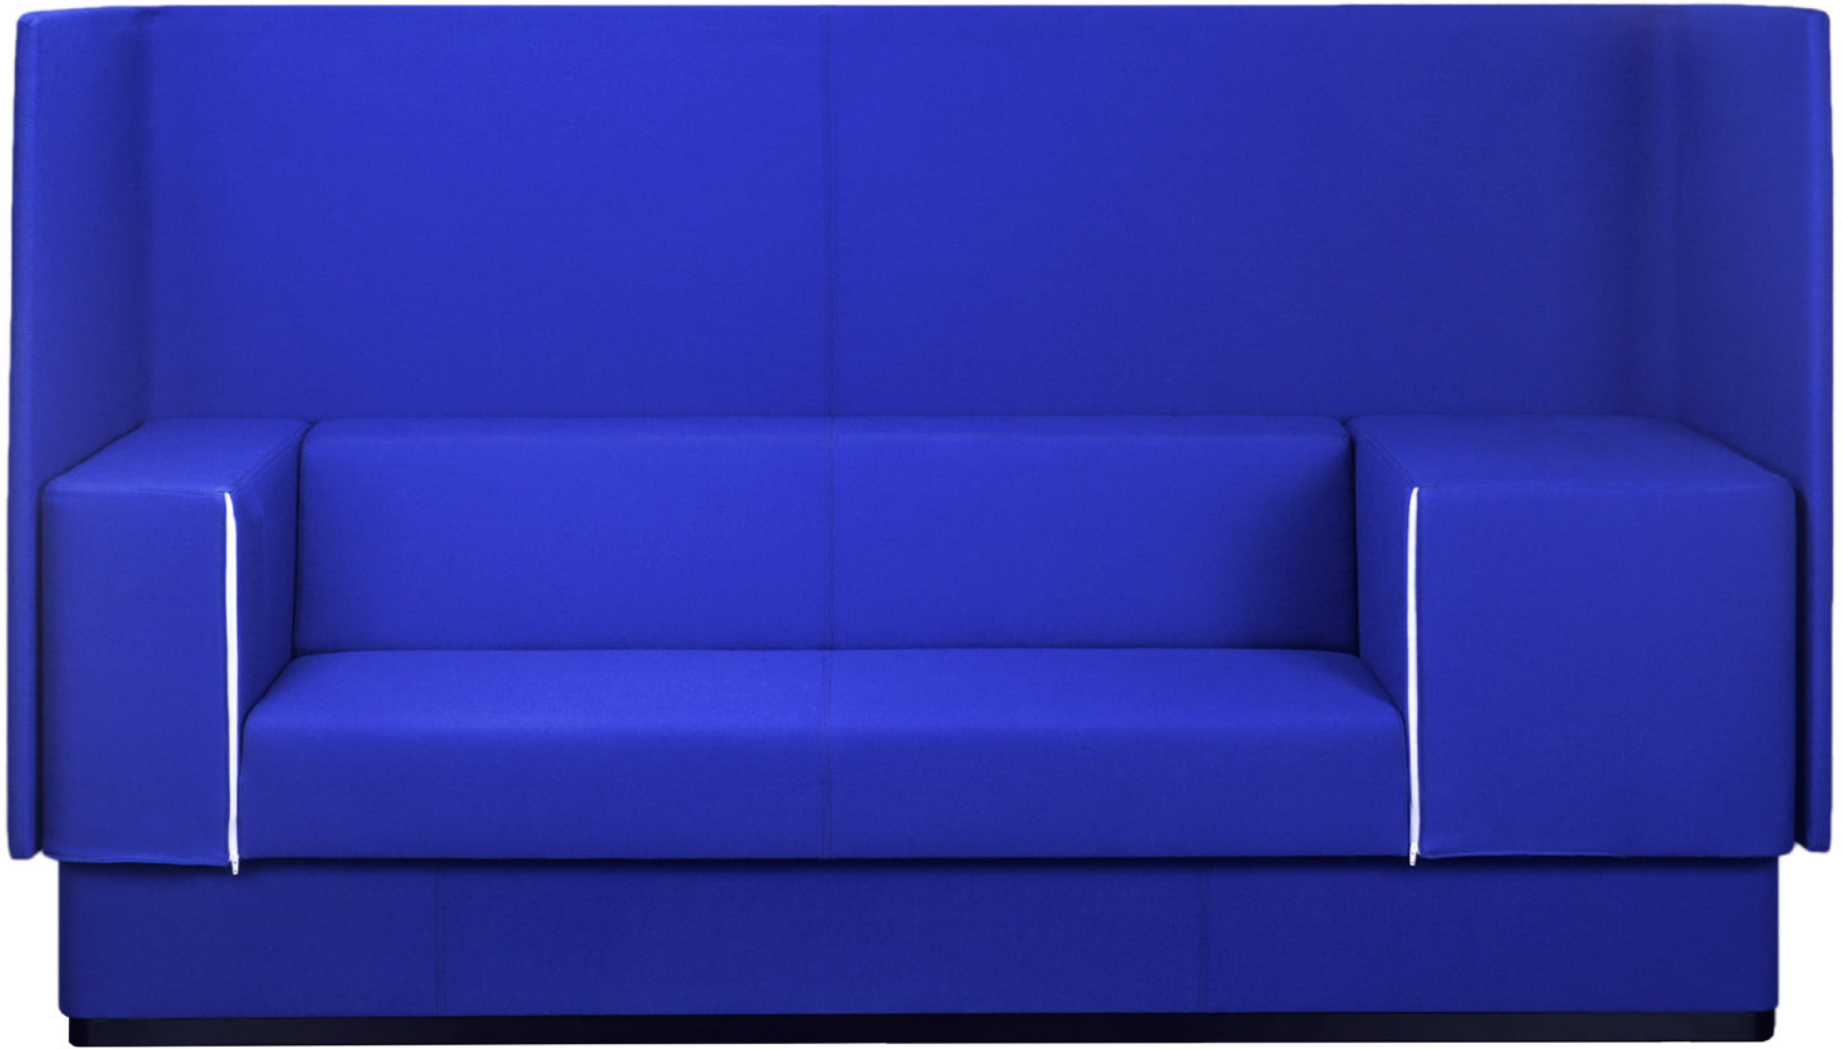

#5

REDSTITCH