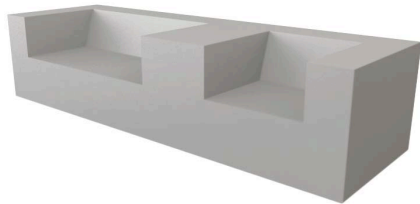

The new lateral units come with a straight back on the inside. Versions with an inclined inside back are available upon request.

- » ITEMS AVAILABLE UPHOLSTERED IN LEATHER AND FABRIC
- » CUSTOM COLORS OR SIZES AVAILABLE UPON REQUEST

**CLUB SOFA 01**

**CLUB NEW SOFA 02**

**CLUB OTTOMAN 01**

**CLUB OTTOMAN 02**

**CLUB NEW SOFA 03**

**CLUB NEW SOFA 04**

**CLUB NEW SOFA 05**

**CLUB POUF 01**

**CLUB POUF 02**

ENGINE HEADQUARTERS  
LONDON / UK

**CLUB SOFA 02 EXTENDED**

**CLUB SOFA 02 + 01 EXTENDED**

**CLUB LATERAL VARIATIONS**

Be different: Experiment.

- » TRY OUR VARIATIONS AND LATERAL VERSIONS, PERFECTED TO FIT YOUR PROJECT.
- » UPHOLSTER AND / OR ADD CUSHIONS FOR EXTRA SEATING COMFORT.