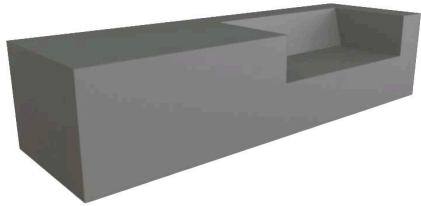

The new lateral units come with a straight back on the inside. Versions with an inclined inside back are available upon request.

- » ITEMS AVAILABLE UPHOLSTERED IN LEATHER AND FABRIC
- » CUSTOM COLORS OR SIZES AVAILABLE UPON REQUEST

**CLUB SOFA 01**

**CLUB NEW SOFA 02**

**CLUB OTTOMAN 01**

**CLUB OTTOMAN 02**

**CLUB NEW SOFA 03**

**CLUB NEW SOFA 04**

**CLUB NEW SOFA 05**

**CLUB POUF 01**

**CLUB POUF 02**

ENGINE HEADQUARTERS  
LONDON / UK

**CLUB SOFA 02 EXTENDED**

**CLUB SOFA 02 + 01 EXTENDED**

**CLUB LATERAL VARIATIONS**

Be different: Experiment.

- » TRY OUR VARIATIONS AND LATERAL VERSIONS, PERFECTED TO FIT YOUR PROJECT.
- » UPHOLSTER AND / OR ADD CUSHIONS FOR EXTRA SEATING COMFORT.