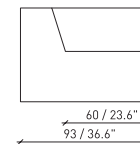

CLUB SOFA 01