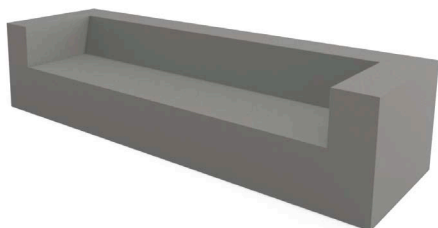

The new lateral units come with a straight back on the inside. Versions with an inclined inside back are available upon request.

- » ITEMS AVAILABLE UPHOLSTERED IN LEATHER AND FABRIC
- » CUSTOM COLORS OR SIZES AVAILABLE UPON REQUEST

**CLUB SOFA 01**

**CLUB NEW SOFA 02**

**CLUB OTTOMAN 01**

**CLUB OTTOMAN 02**

**CLUB NEW SOFA 03**

**CLUB NEW SOFA 04**

**CLUB NEW SOFA 05**

**CLUB POUF 01**

**CLUB POUF 02**

ENGINE HEADQUARTERS  
LONDON / UK

**CLUB SOFA 02 EXTENDED**

**CLUB SOFA 02 + 01 EXTENDED**

**CLUB LATERAL VARIATIONS**

Be different: Experiment.

- » TRY OUR VARIATIONS AND LATERAL VERSIONS, PERFECTED TO FIT YOUR PROJECT.
- » UPHOLSTER AND / OR ADD CUSHIONS FOR EXTRA SEATING COMFORT.