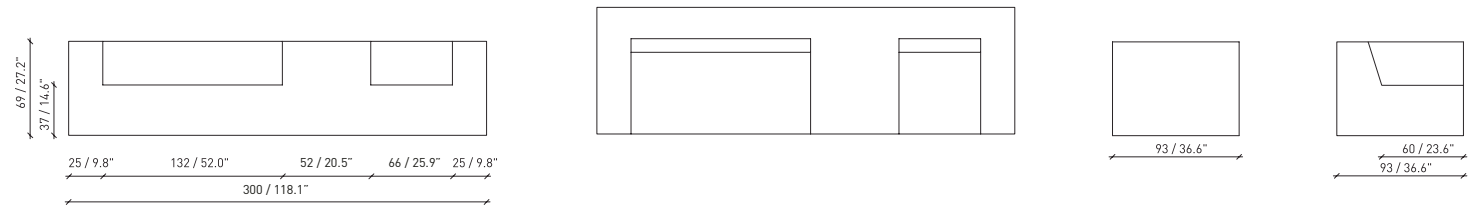

**CLUB POUF 02**

ENGINE HEADQUARTERS  
LONDON / UK

**CLUB SOFA 02 EXTENDED**

**CLUB SOFA 02 + 01 EXTENDED**

**CLUB LATERAL VARIATIONS**

Be different: Experiment.

- » TRY OUR VARIATIONS AND LATERAL VERSIONS, PERFECTED TO FIT YOUR PROJECT.
- » UPHOLSTER AND / OR ADD CUSHIONS FOR EXTRA SEATING COMFORT.