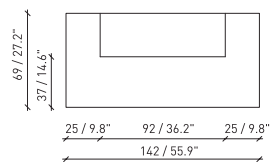

CLUB SOFA 01